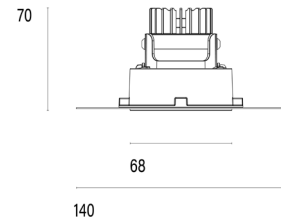

101 06 002104.021

Model

| | |
|---------------|---|
| Name | Mono 060 Trimless Type 1 Recessed Downlighter |
| Finish | Structured Black |
| Area | Indoor |

System

| | |
|---------------------------|-------------------------------------|
| Power (Luminaire) | 6.8W |
| Power (System) | 8W |
| Voltage | 240V-AC |
| Optics | Rotationally Symmetrical Direct 40° |
| Colour Temperature | 3000°K |
| Luminous Flux | 680lm |
| TM30 | Rf95 Rg103 |
| CRI | Ra98 |
| Lumen Maintenance | L90 B10 50000hrs |
| Chromacity | <3 McAdam Step Ellipse |
| Articulation | Fixed |
| Cut-Out | Round 85mm x 100mm Depth |
| Ingress Protection | IP44 |
| Control Device | Remote Fixed Output (Included) |
| Class | III |